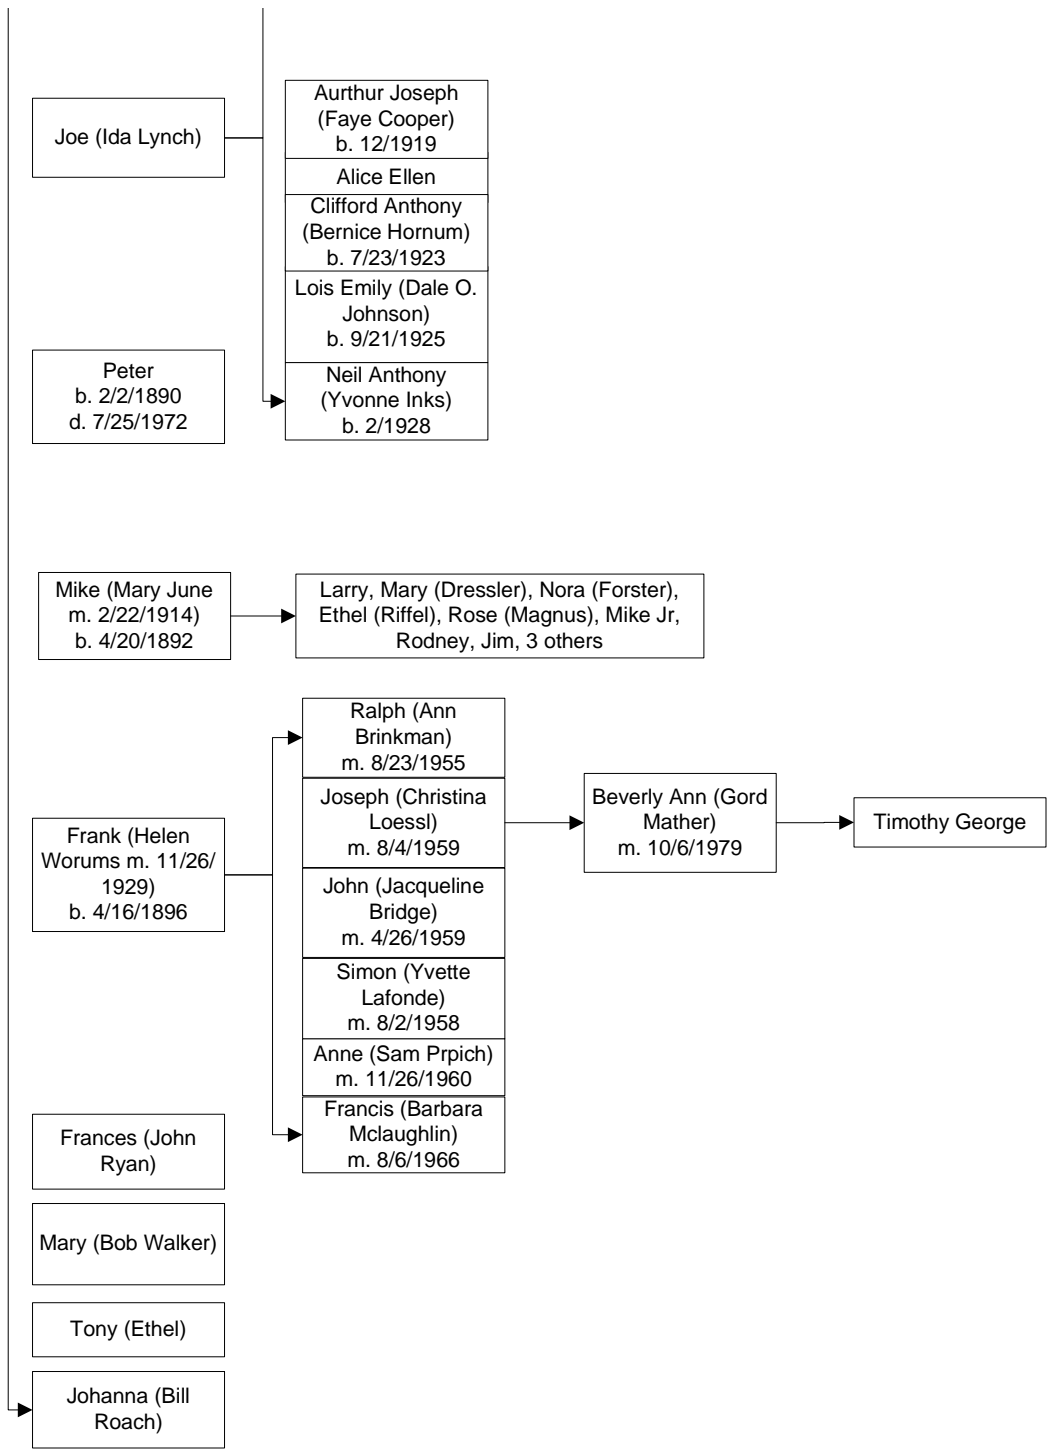

This is a rough draft, please let me know if any thing needs correcting

Joe (Ida Lynch)

Aurthur Joseph (Faye Cooper)
b. 12/1919

Alice Ellen

Clifford Anthony (Bernice Hornum)
b. 7/23/1923

Lois Emily (Dale O. Johnson)
b. 9/21/1925

Neil Anthony (Yvonne Inks)
b. 2/1928

Peter
b. 2/2/1890
d. 7/25/1972

Mike (Mary June)
m. 2/22/1914
b. 4/20/1892

Larry, Mary (Dressler), Nora (Forster),
Ethel (Riffel), Rose (Magnus), Mike Jr,
Rodney, Jim, 3 others

Francis (Barbara Mclaughlin)
m. 8/6/1966

Beverly Ann (Gord Mather)
m. 10/6/1979

Timothy George

Frances (John Ryan)

Mary (Bob Walker)

Tony (Ethel)

Johanna (Bill Roach)