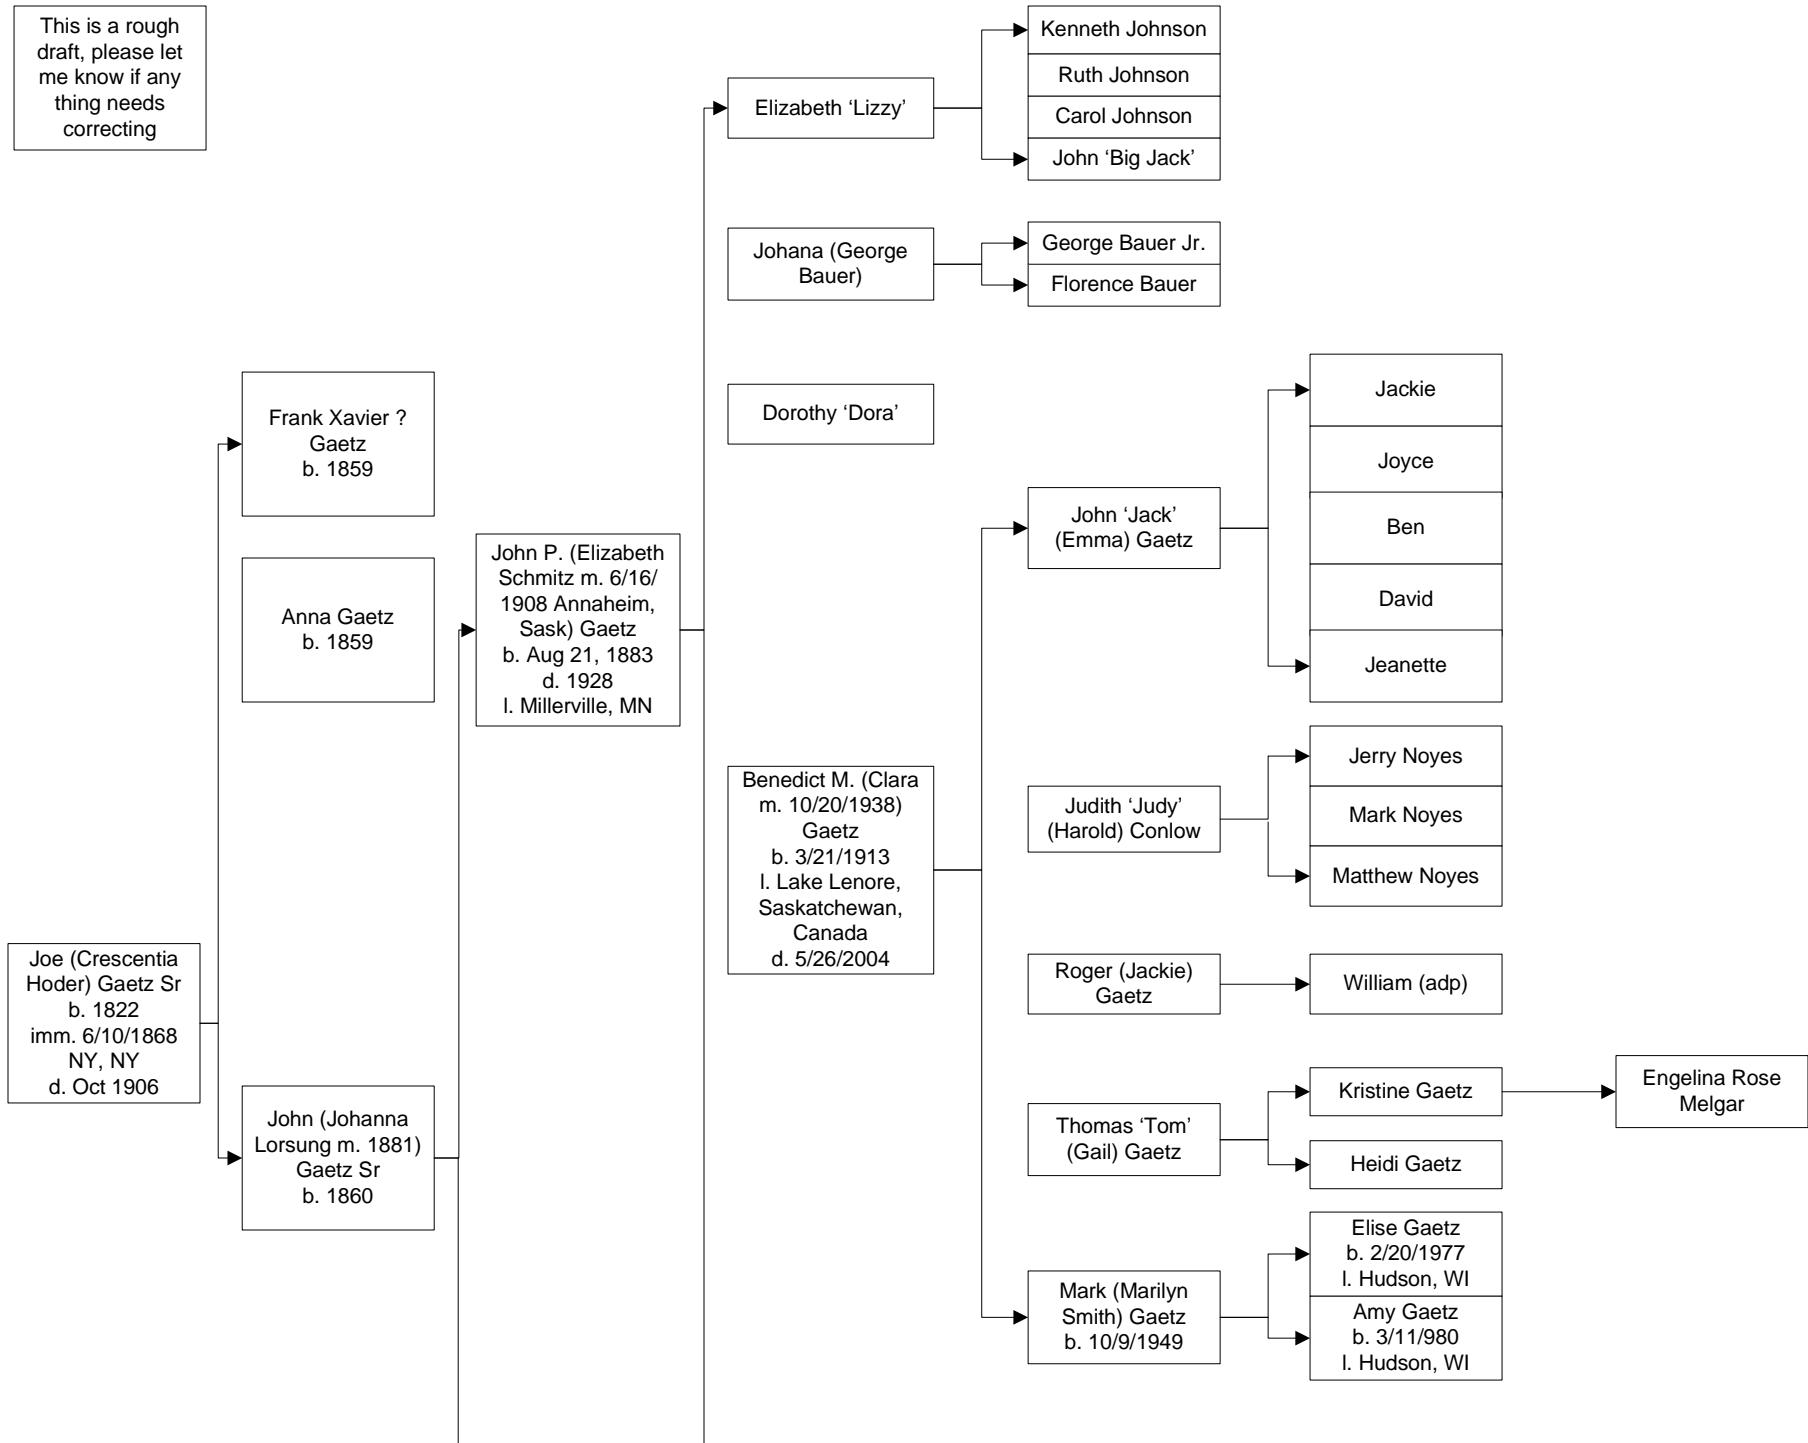

This is a rough draft, please let me know if any thing needs correcting

Joe (Ida Lynch)

Aurthur Joseph (Faye Cooper)
b. 12/1919

Alice Ellen

Clifford Anthony (Bernice Hornum)
b. 7/23/1923

Lois Emily (Dale O. Johnson)
b. 9/21/1925

Neil Anthony (Yvonne Inks)
b. 2/1928

Peter
b. 2/2/1890
d. 7/25/1972

Mike (Mary June)
m. 2/22/1914
b. 4/20/1892

Larry, Mary (Dressler), Nora (Forster),
Ethel (Riffel), Rose (Magnus), Mike Jr,
Rodney, Jim, 3 others

Francis (Barbara Mclaughlin)
m. 8/6/1966

Beverly Ann (Gord Mather)
m. 10/6/1979

Timothy George

Frances (John Ryan)

Mary (Bob Walker)

Tony (Ethel)

Johanna (Bill Roach)