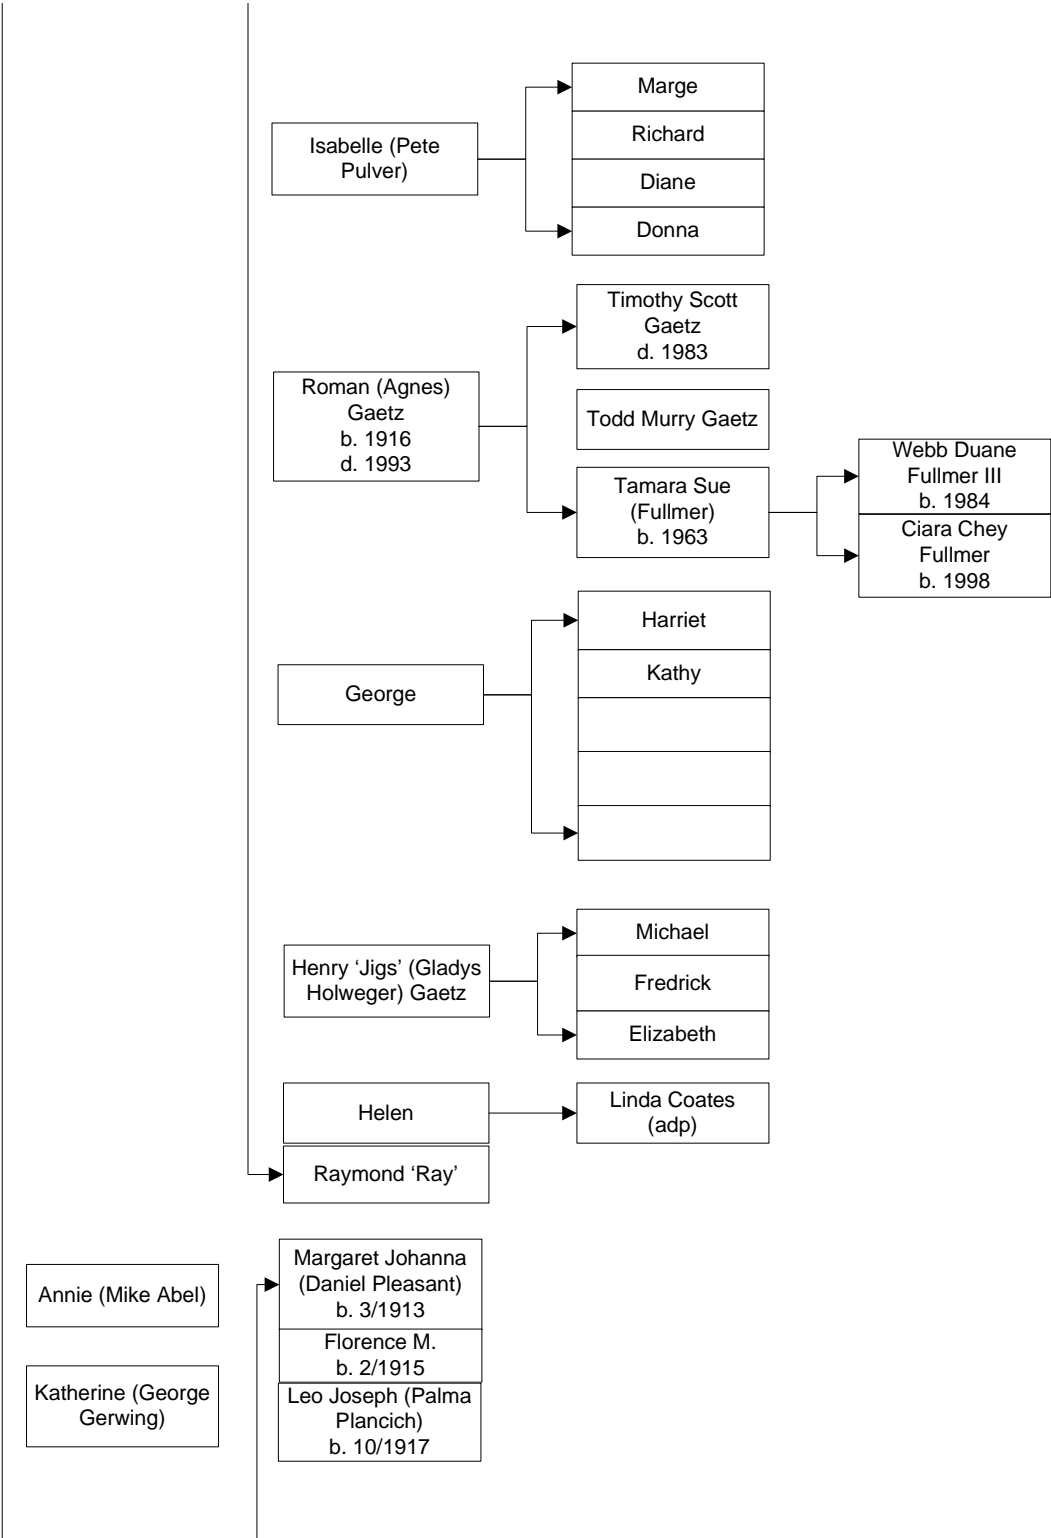

This is a rough draft, please let me know if any thing needs correcting

Joe (Ida Lynch)

Aurthur Joseph (Faye Cooper)
b. 12/1919

Alice Ellen

Clifford Anthony (Bernice Hornum)
b. 7/23/1923

Lois Emily (Dale O. Johnson)
b. 9/21/1925

Neil Anthony (Yvonne Inks)
b. 2/1928

Peter
b. 2/2/1890
d. 7/25/1972

Mike (Mary June)
m. 2/22/1914
b. 4/20/1892

Larry, Mary (Dressler), Nora (Forster),
Ethel (Riffel), Rose (Magnus), Mike Jr,
Rodney, Jim, 3 others

Francis (Barbara Mclaughlin)
m. 8/6/1966

Beverly Ann (Gord Mather)
m. 10/6/1979

Timothy George

Frances (John Ryan)

Mary (Bob Walker)

Tony (Ethel)

Johanna (Bill Roach)